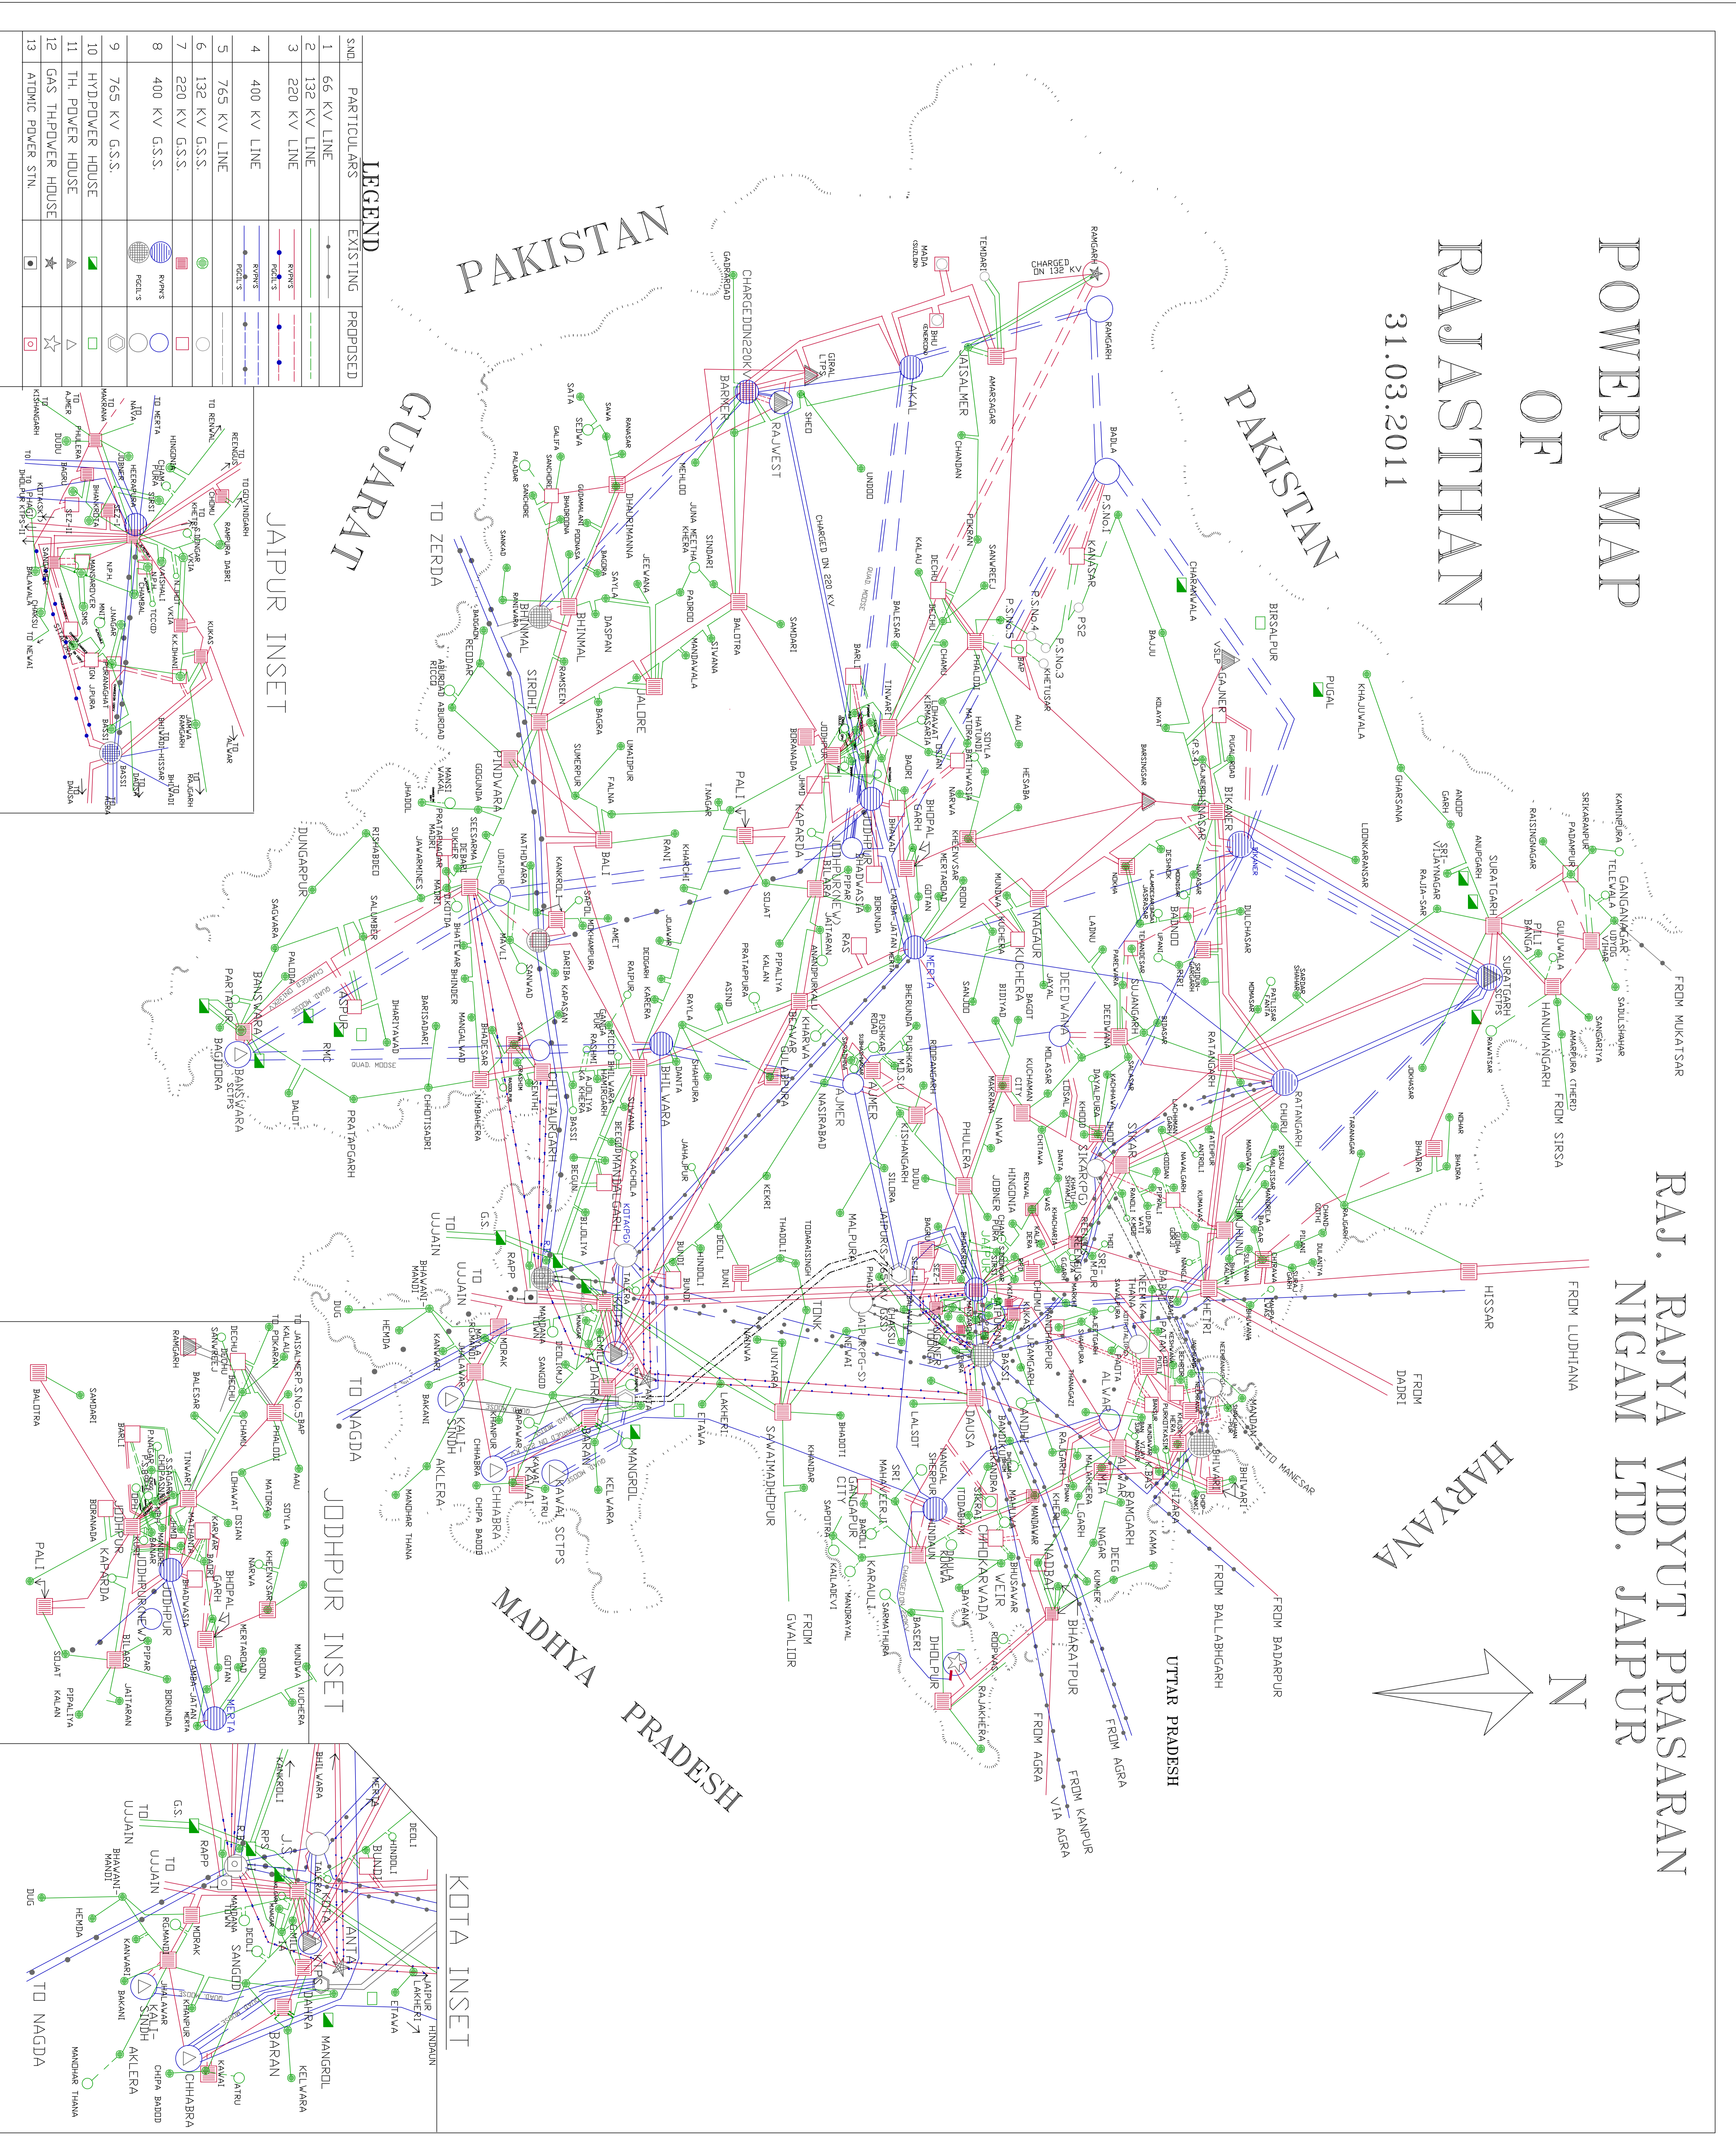

# POWER MAP

## OF

### LEGEND

S.NO.	PARTICULARS	EXISTING	PROPOSED
1	66 KV LINE		
2	132 KV LINE		
3	220 KV LINE		
4	400 KV LINE		
5	765 KV LINE		
6	132 KV G.S.S.		
7	220 KV G.S.S.		
8	400 KV G.S.S.		
9	765 KV G.S.S.		
10	HYDPOWER HOUSE		
11	TH. POWER HOUSE		
12	GAS TH.POWER HOUSE		
13	ATOMIC POWER STN.		

JAIPUR INSET

JODHPUR INSET

KOTA INSET