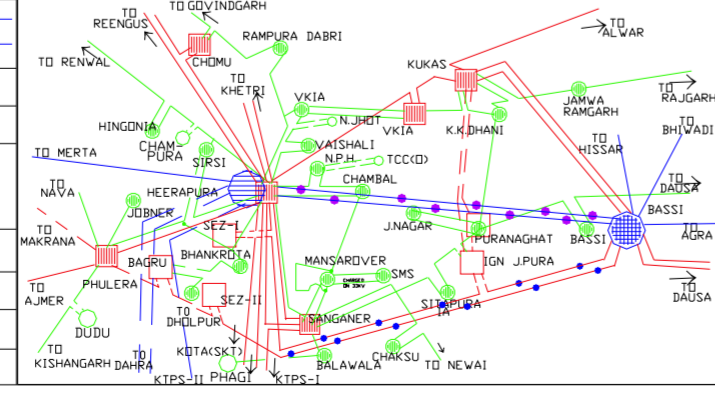

PLEASE ENLARGE 200% TO SEE CLEARLY THIS MAP

POWER MAP
OF
RAJASTHAN

31 -03- 2009

RAJ. RAJYA VIDYUT PRASARAN
NIGAM LTD. JAIPUR

LEGEND

S.NO.	PARTICULARS	EXISTING	PROPOSED
1	66 KV LINE		
2	132 KV LINE		
3	220 KV LINE		
4	400 KV LINE		
5	132 KV G.S.S.		
6	220 KV G.S.S.		
7	400 KV G.S.S.		
8	HYD.POWER HOUSE		
9	TH. POWER HOUSE		
10	GAS TH.POWER HOUSE		
11	ATOMIC POWER STN.		

GUJARAT

JAIPUR INSET

JODHPUR INSET

KOTA INSET