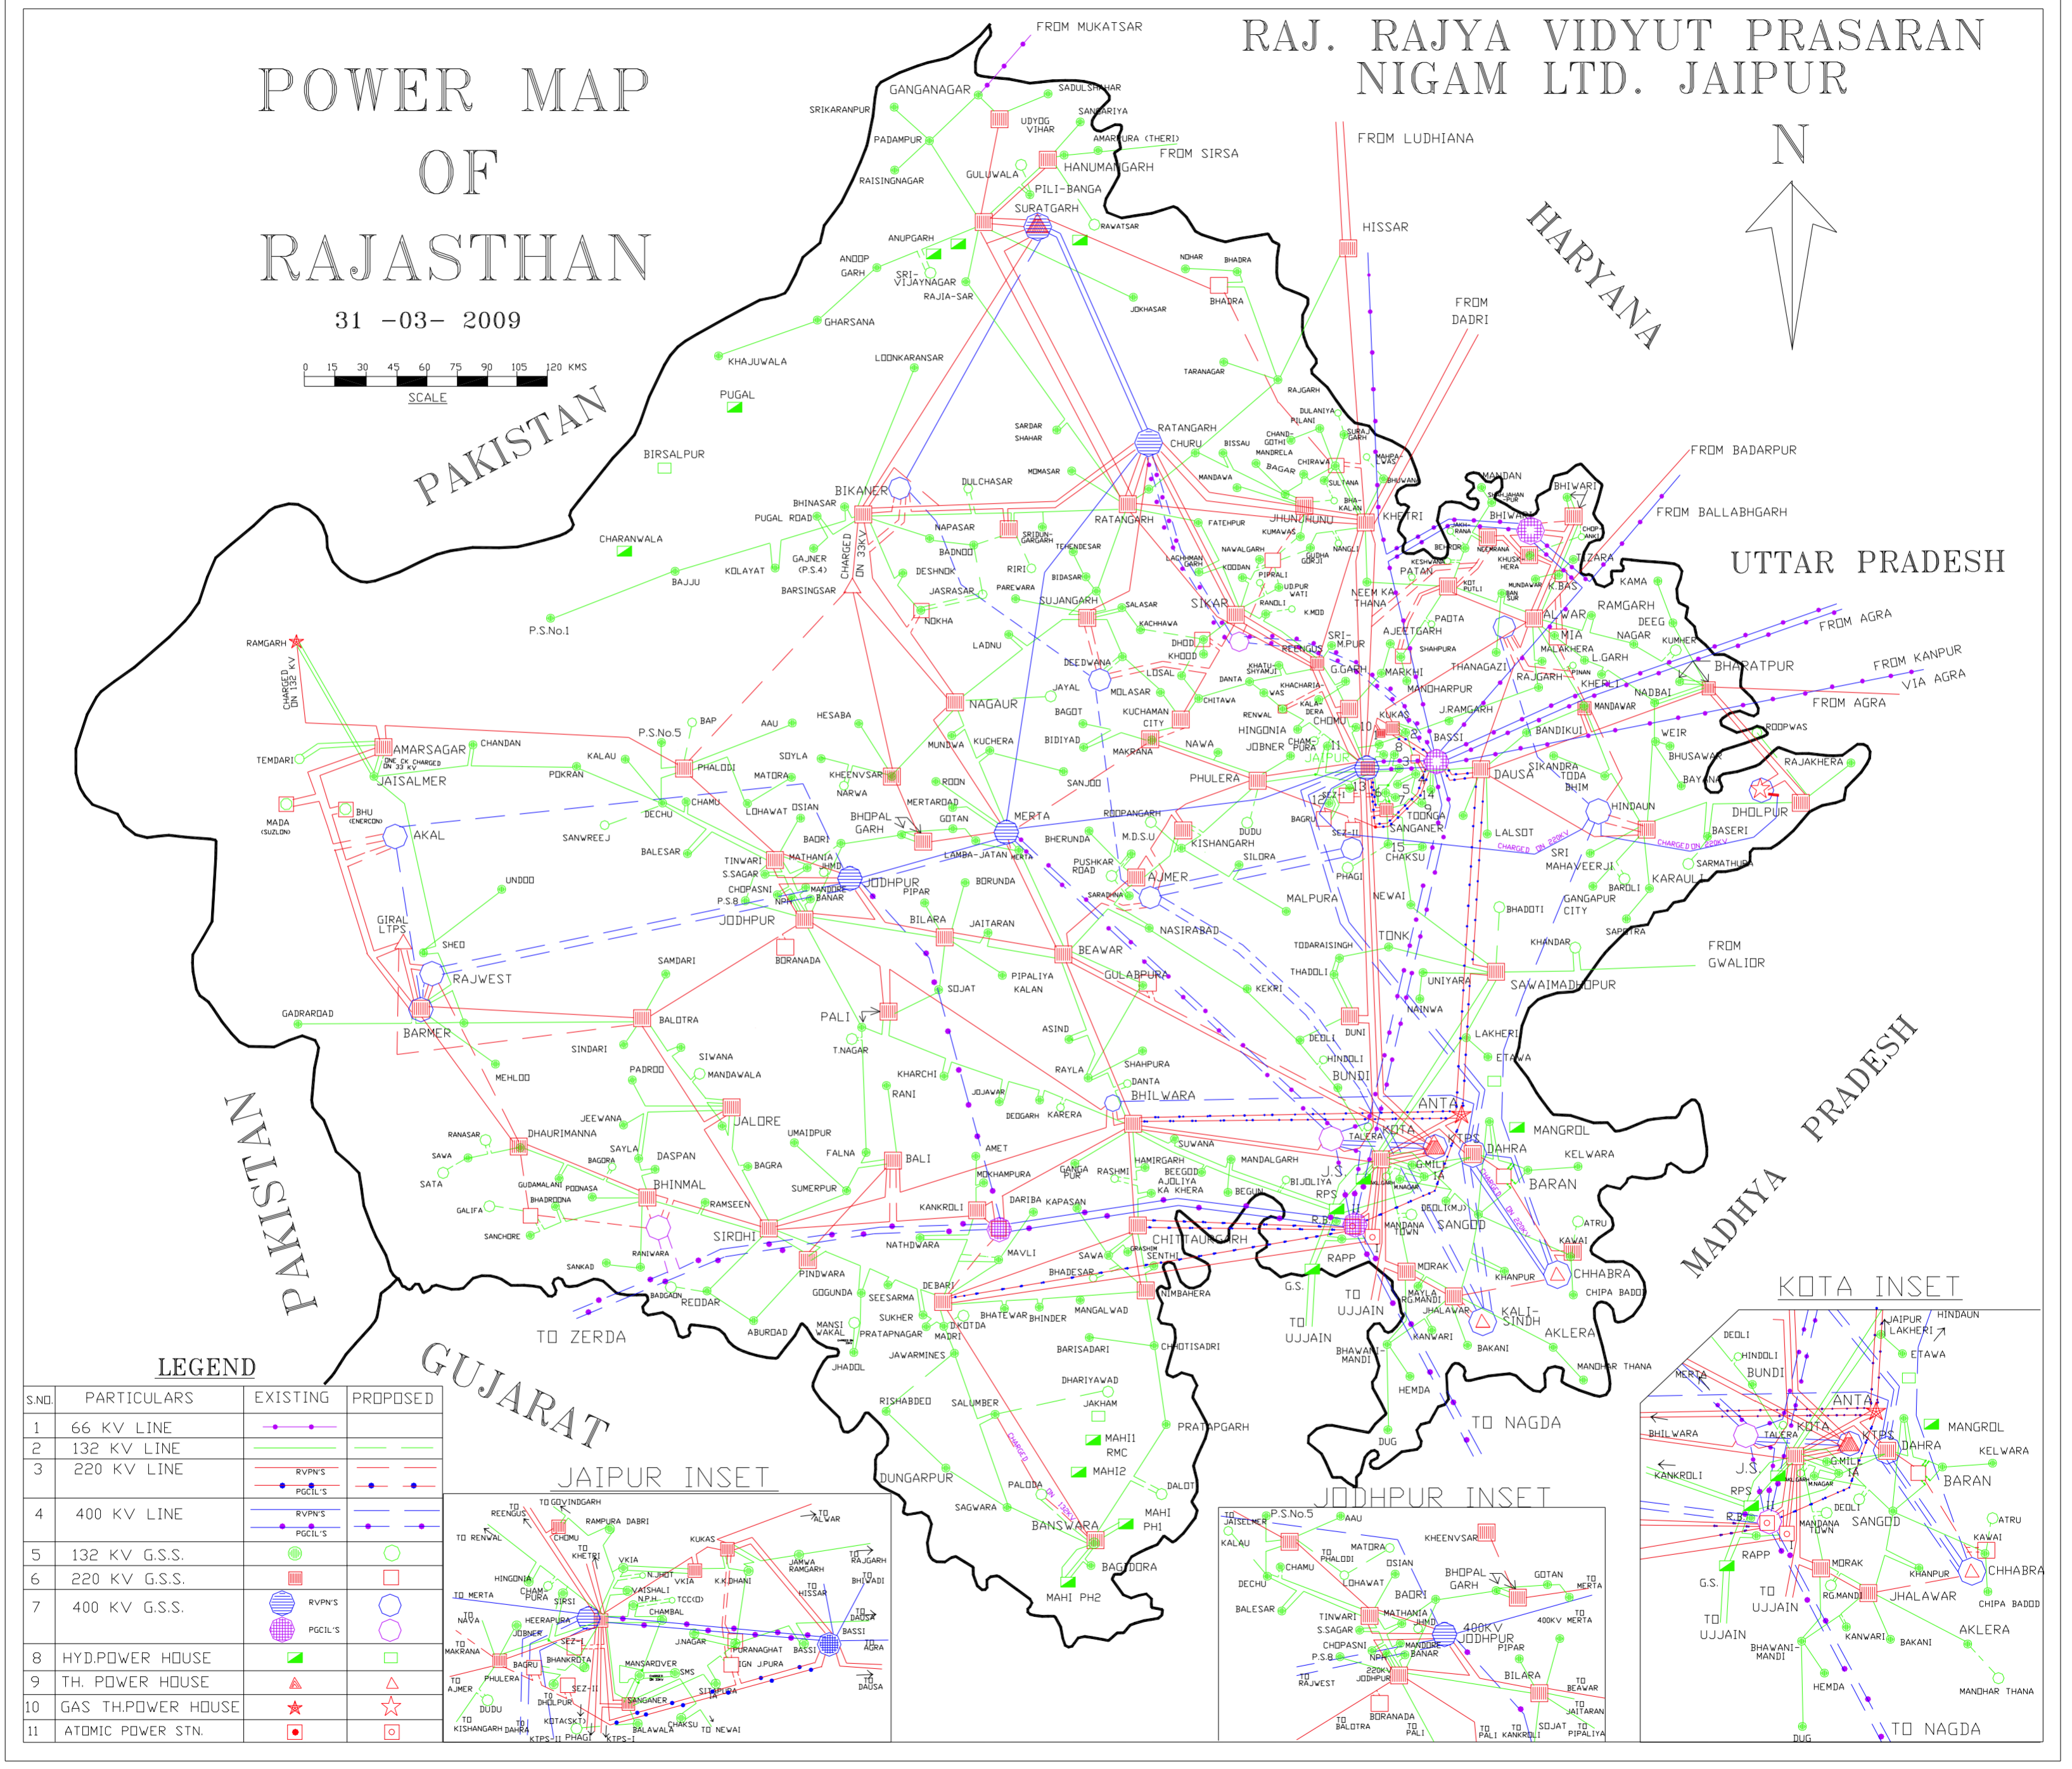

PLEASE ENLARGE 200% TO SEE CLEARLY THIS MAP

POWER MAP
OF
RAJASTHAN

31 -03- 2009

RAJ. RAJYA VIDYUT PRASARAN
NIGAM LTD. JAIPUR

LEGEND

S.NO.	PARTICULARS	EXISTING	PROPOSED
1	66 KV LINE		
2	132 KV LINE		
3	220 KV LINE		
4	400 KV LINE		
5	132 KV G.S.S.		
6	220 KV G.S.S.		
7	400 KV G.S.S.		
8	HYD.POWER HOUSE		
9	TH. POWER HOUSE		
10	GAS TH.POWER HOUSE		
11	ATOMIC POWER STN.		

GUJARAT

JAIPUR INSET

JODHPUR INSET

KOTA INSET