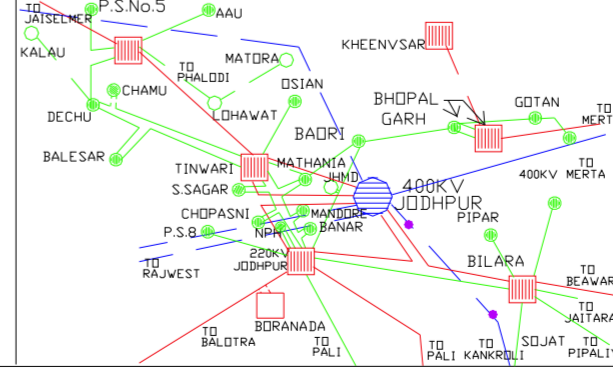

PLEASE ENLARGE 200% TO SEE CLEARLY THIS MAP

POWER MAP
OF
RAJASTHAN

31 -03- 2009

RAJ. RAJYA VIDYUT PRASARAN
NIGAM LTD. JAIPUR

LEGEND

S.NO.	PARTICULARS	EXISTING	PROPOSED
1	66 KV LINE		
2	132 KV LINE		
3	220 KV LINE		
4	400 KV LINE		
5	132 KV G.S.S.		
6	220 KV G.S.S.		
7	400 KV G.S.S.		
8	HYD.POWER HOUSE		
9	TH. POWER HOUSE		
10	GAS TH.POWER HOUSE		
11	ATOMIC POWER STN.		

GUJARAT

JAIPUR INSET

JODHPUR INSET

KOTA INSET